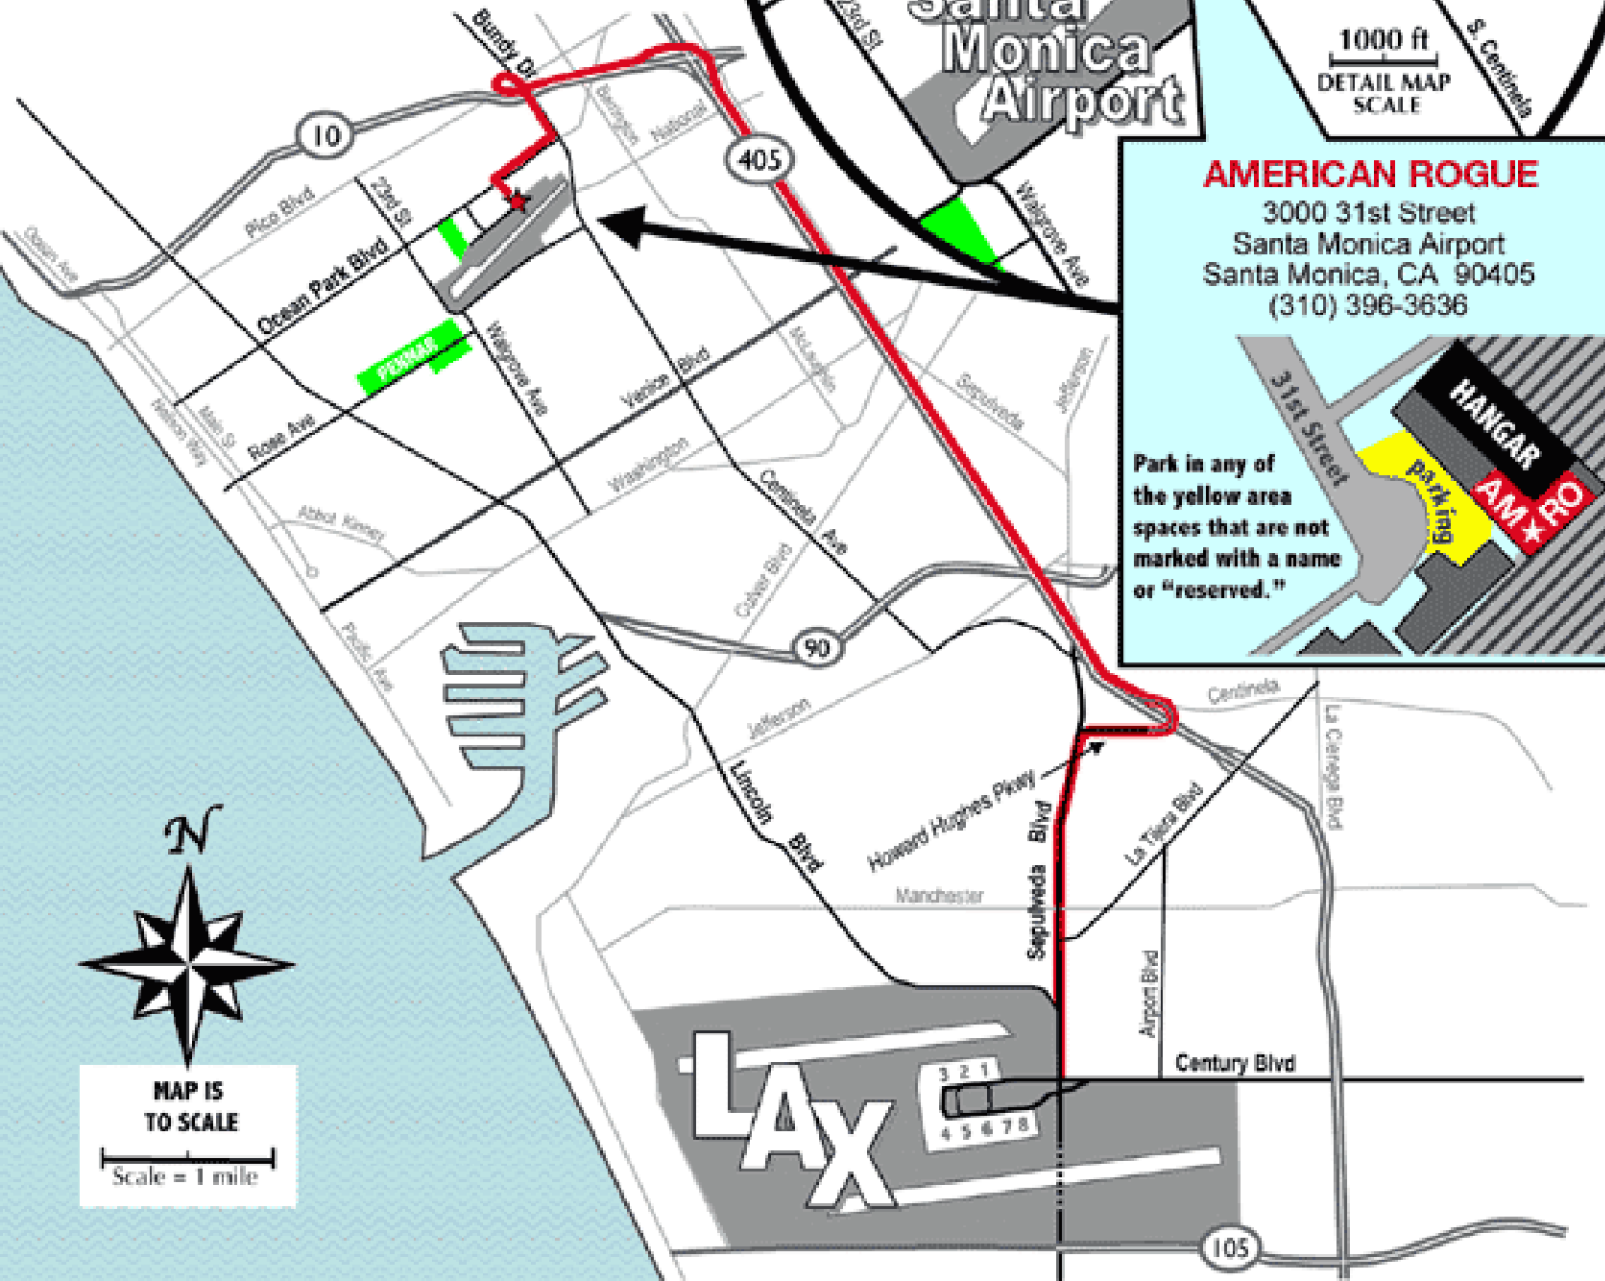

# DIRECTIONS FROM LAX

1. Take **SEPULVEDA BLVD** North from LAX  
(Travel approximately 2 miles)
2. Turn **RIGHT** onto **HOWARD HUGHES PKWY**
3. Take the **405 FWY North** ramp  
(Travel approx. 4 miles north on the 405 FWY)
4. Transition to the **10 FWY West**
5. Stay in the right lane and  
**EXIT BUNDY DRIVE South**  
(Immediately following Bundy Dr North exit)
6. Follow offramp directly onto **BUNDY DR**  
(Travel approx 1/2 mile south on Bundy Dr)
7. Turn **RIGHT** onto **OCEAN PARK BLVD**
8. Turn **LEFT** onto **31st STREET**
9. **AMERICAN ROGUE** is at the end of the street  
on the **LEFT** - **3000 31st Street**
10. **PARK** as directed in diagram

**AMERICAN ROGUE**  
3000 31st Street  
Santa Monica Airport  
Santa Monica, CA 90405  
(310) 396-3636

Park in any of the yellow area spaces that are not marked with a name or "reserved."

MAP IS TO SCALE  
Scale = 1 mile